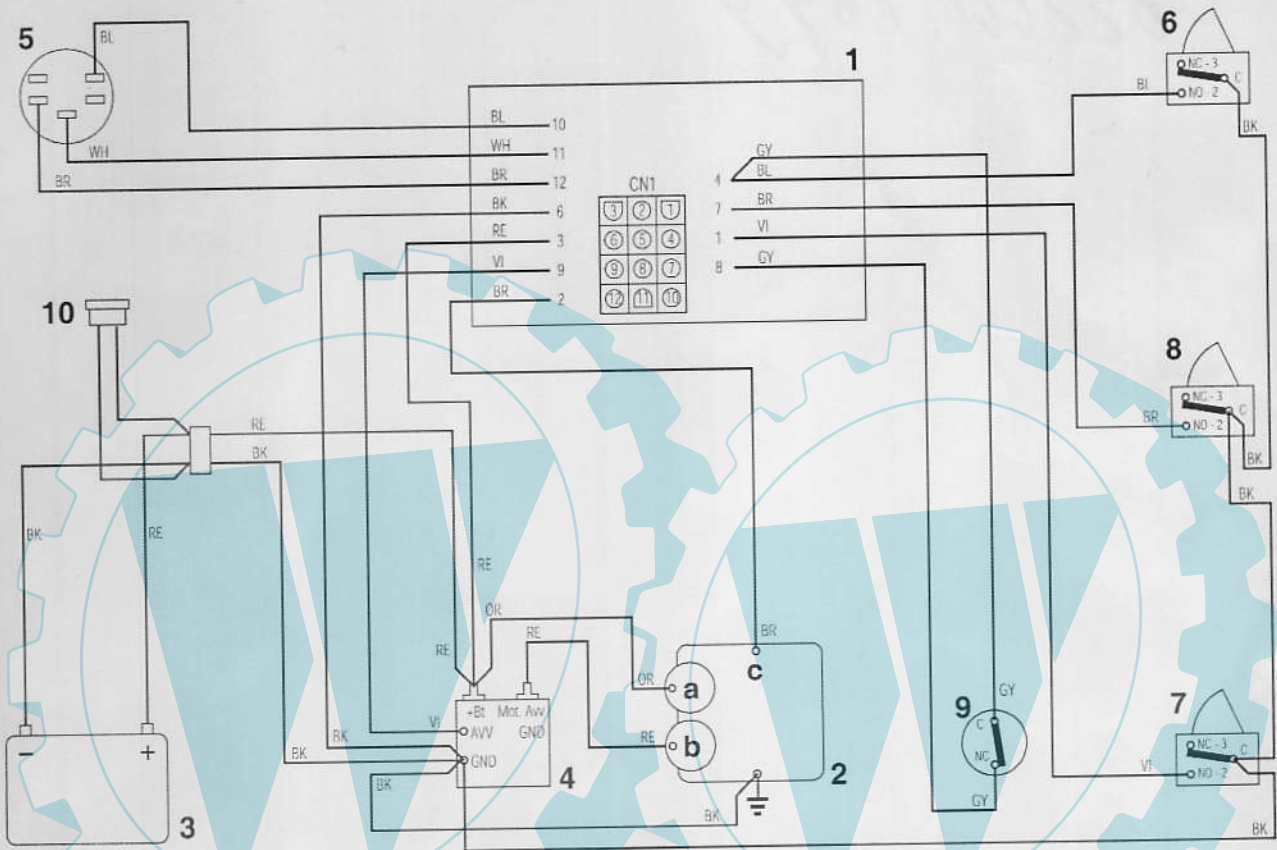

VarioLux 63 APE start)

- 1 Electronic card
- 2 Engine
- 2a Generator
- 2b Starter motor
- 2c Motor stop
- 3 Battery
- 4 Starter relay
- 5 Key ignition switch
- 6 Blade microswitch
- 7 Grass-catcher microswitch
- 8 Seat microswitch
- 9 Neutral microswitch
- 10 Recharger connector

**CABLE COLOURS**

- BK Black
- BL Blue
- BR Brown
- GY Grey
- OR Orange
- RE Red
- VI Violet
- WH White